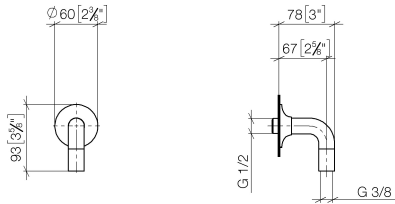

VAIA Wall elbow - Champagne (22kt Gold)

VAIA

28 450 809

- 3/8" shower outlet
- rosette Ø 60 mm
- 1/2" connection

Intrinsic protection against back flow.

	Champagne (22kt Gold)	28 450 809-47
	Chrome	28 450 809-00
	Brushed Platinum	28 450 809-06
	Platinum	28 450 809-08
	Dark Chrome	28 450 809-19
	Brushed Durabrass (23kt Gold)	28 450 809-28
	Brushed Bronze	28 450 809-42
	Brushed Champagne (22kt Gold)	28 450 809-46
	Brushed Dark Platinum	28 450 809-99

Recommended miscellaneous

- Concealed wall elbow -** 35 085 970 90
- max. recess depth 163 mm
 - min. recess depth 90 mm

28 450 809

mm [inches]

Flow rate chart

Certificates

Belgaqua_22_280_2
7_7.