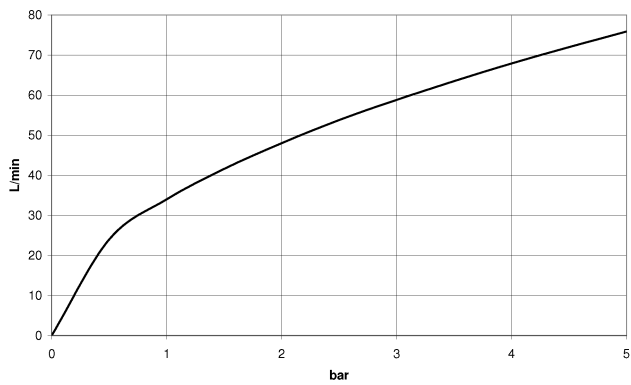

VAIA Wall elbow - Champagne (22kt Gold)

VAIA

28 450 809

- 3/8" shower outlet
- rosette Ø 60 mm
- 1/2" connection

Intrinsic protection against back flow.

	Champagne (22kt Gold)	28 450 809-47
	Chrome	28 450 809-00
	Brushed Platinum	28 450 809-06
	Platinum	28 450 809-08
	Dark Chrome	28 450 809-19
	Brushed Durabrass (23kt Gold)	28 450 809-28
	Brushed Bronze	28 450 809-42
	Brushed Champagne (22kt Gold)	28 450 809-46
	Brushed Dark Platinum	28 450 809-99

Recommended miscellaneous

- Concealed wall elbow -** 35 085 970 90
- max. recess depth 163 mm
 - min. recess depth 90 mm

28 450 809

mm [inches]

Flow rate chart

Certificates

Belgaqua_22_280_2
7_7.